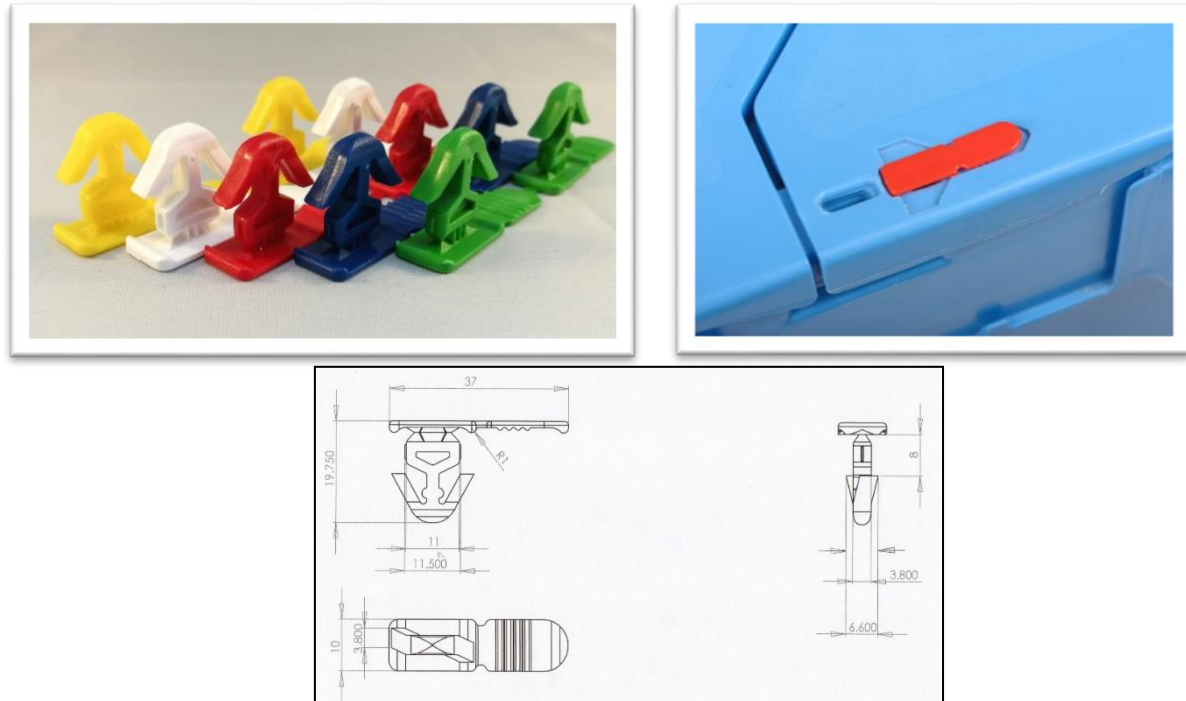

Boxloc BL01

Attached Lid Container Seal

Issue: Jan 2018

The Boxloc BL01 seal is suitable for most attached lids containers available in the U.K. market, e.g. Loadhog, Schoeller-Linpac, which includes Linpac Allibert, Linpac Paxton and Schoeller Arca Integra and Integra Light, George Utz and Rehrig.

The primary level of security will depend upon the attached lid container design - all those listed above achieve a good level of security.

Boxloc BL01 is only available in pairs as a plain seal - if serial numbers or barcodes are required the Boxloc BL02 needs to be considered.

Paired seals in bags of 500 in cartons of 5000

Colours

Red, blue, green, yellow and white

Custom colours available on orders over 250,000 pcs

Shipping Specification

Carton Dimensions: 310 x 310 x 320mm. 5kg